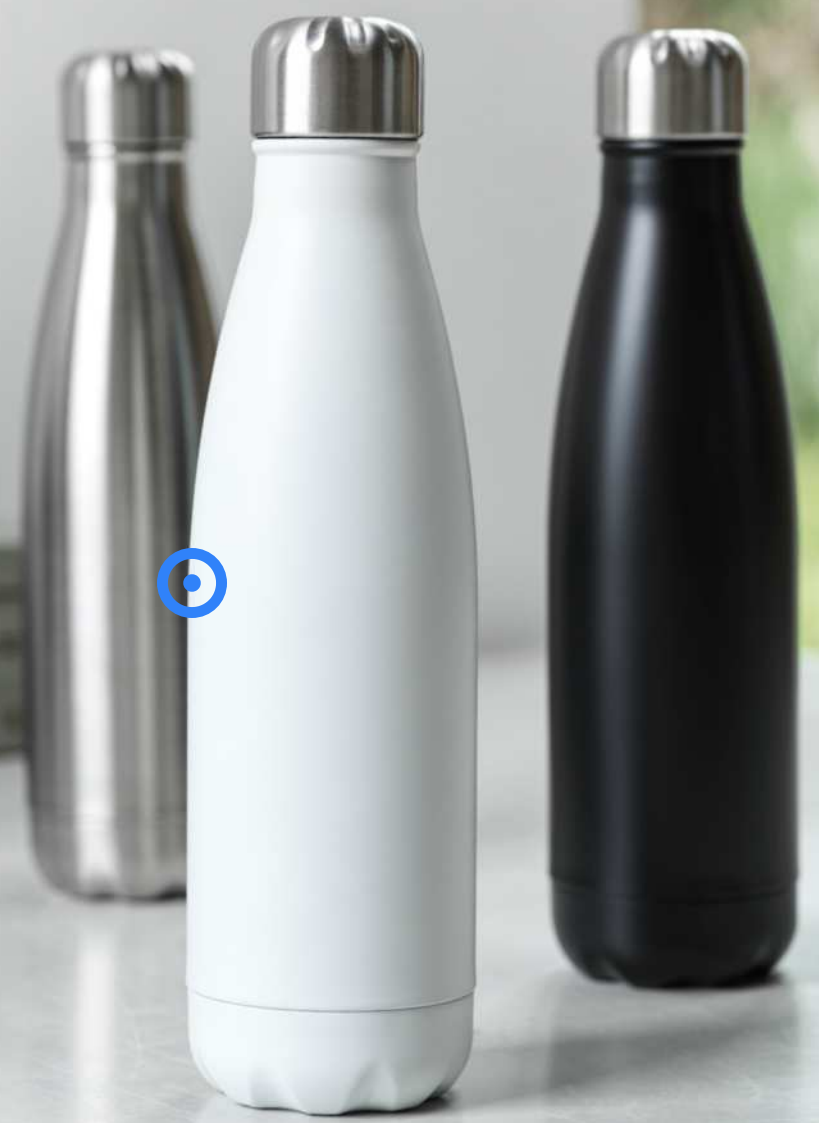

100790 | COVE 500 ML RCS CERTIFIED RECYCLED STAINLESS STEEL VACUUM INSULATED BOTTLE | Recycled stainless steel | Ø 7.1 x 7.1 x 27 x 7.1 cm | 0.94 kg CO₂e
○●●●●