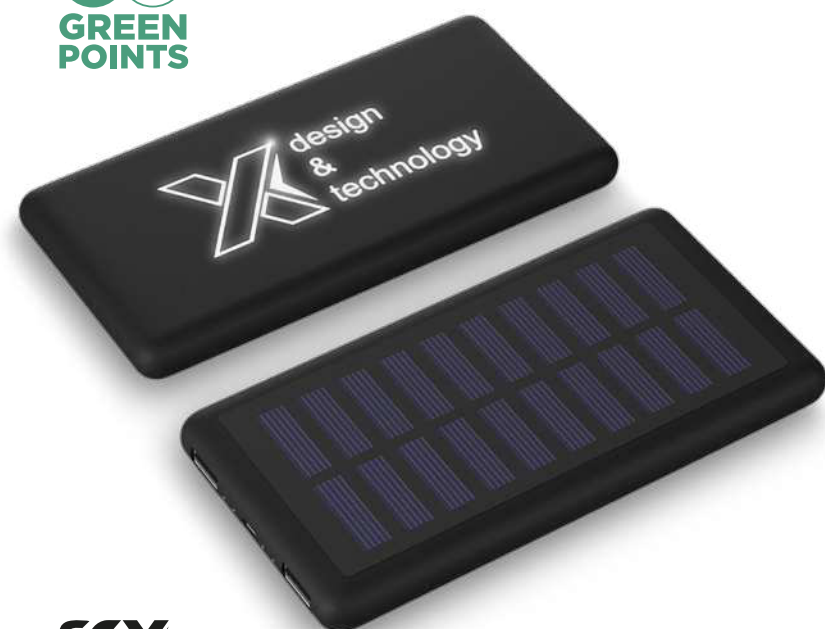

SCX
design

1PX021 | SCX.DESIGN P30 8000 MAH LIGHT-UP SOLAR
POWER BANK | ABS Plastic | 15.3 x 7.7 x 1.4 cm | 2.954 kg CO₂e